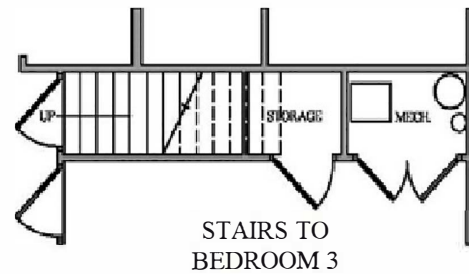

The Scarlett II

2,218 Square Feet
3 Bedrooms / 3 Baths
2 Car Garage

Our most spacious villa layout! Open floor plan with split bedrooms, oversized kitchen and separate laundry room. Owner's Suite with large walk-in closet and bathroom with double vanity and 5-foot shower. Second floor adds full bath and 646 square feet. Covered front and rear porch standard!

Contact Our Sales Office:
(304) 274-2400
info@panhandlehomeswv.com

**PANHANDLE
HOMES**
OF BERKELEY COUNTY
www.panhandlehomeswv.com

The Scarlett II

2,218 Square Feet (+/-)

Room sizes are approximate. Picture on front may depict options not included in base price. In a continuing effort to improve our homes, the builder reserves the right to make changes in plans, features, prices, specifications and/or materials without notice or obligation.