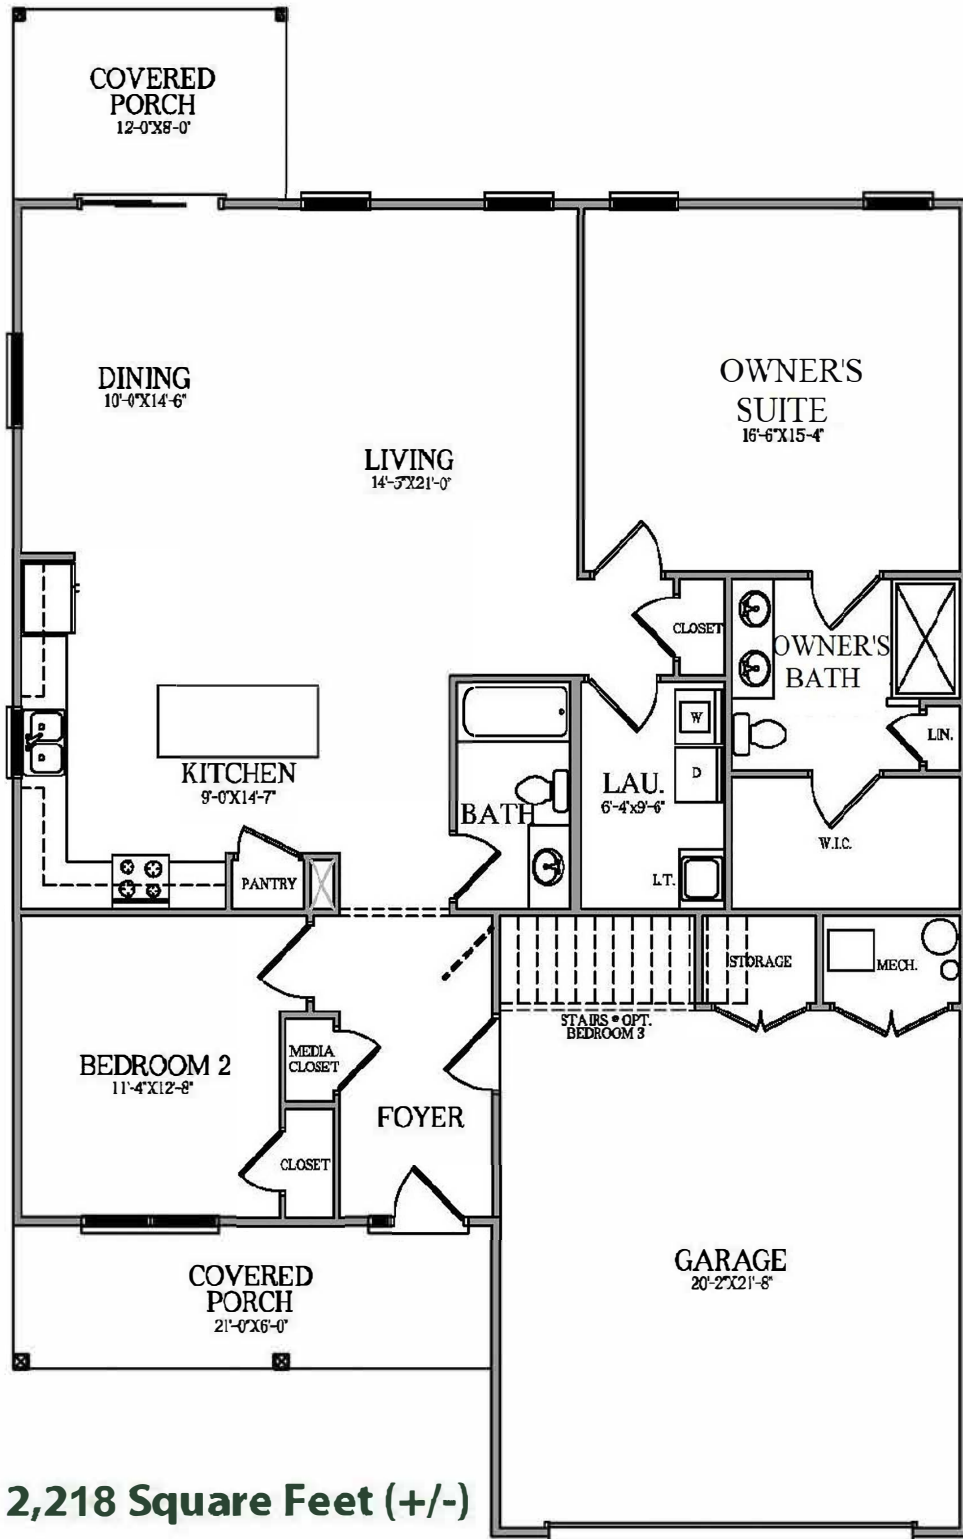

The Scarlett II

2,218 Square Feet
3 Bedrooms / 3 Baths
2 Car Garage

Our most spacious villa layout! Open floor plan with split bedrooms, oversized kitchen and separate laundry room. Owner's Suite with large walk-in closet and bathroom with double vanity and 5-foot shower. Second floor adds full bath and 646 square feet. Covered front and rear porch standard!

Contact Our Sales Office:
(304) 274-2400
info@panhandlehomeswv.com

**PANHANDLE
HOMES**
OF BERKELEY COUNTY
www.panhandlehomeswv.com

The Scarlett II

2,218 Square Feet (+/-)

Room sizes are approximate. Picture on front may depict options not included in base price. In a continuing effort to improve our homes, the builder reserves the right to make changes in plans, features, prices, specifications and/or materials without notice or obligation.