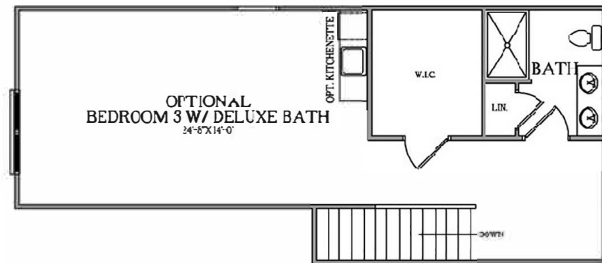

The Scarlett II

2,218 Square Feet
3 Bedrooms / 3 Baths
2 Car Garage

Our most spacious villa layout! Open floor plan with split bedrooms, oversized kitchen and separate laundry room. Owner's Suite with large walk-in closet and bathroom with double vanity and 5-foot shower. Second floor adds full bath and 646 square feet. Covered front and rear porch standard!

Contact Our Sales Office:
(304) 274-2400
info@panhandlehomeswv.com

**PANHANDLE
HOMES**
OF BERKELEY COUNTY
www.panhandlehomeswv.com

The Scarlett II

2,218 Square Feet (+/-)

Room sizes are approximate. Picture on front may depict options not included in base price. In a continuing effort to improve our homes, the builder reserves the right to make changes in plans, features, prices, specifications and/or materials without notice or obligation.